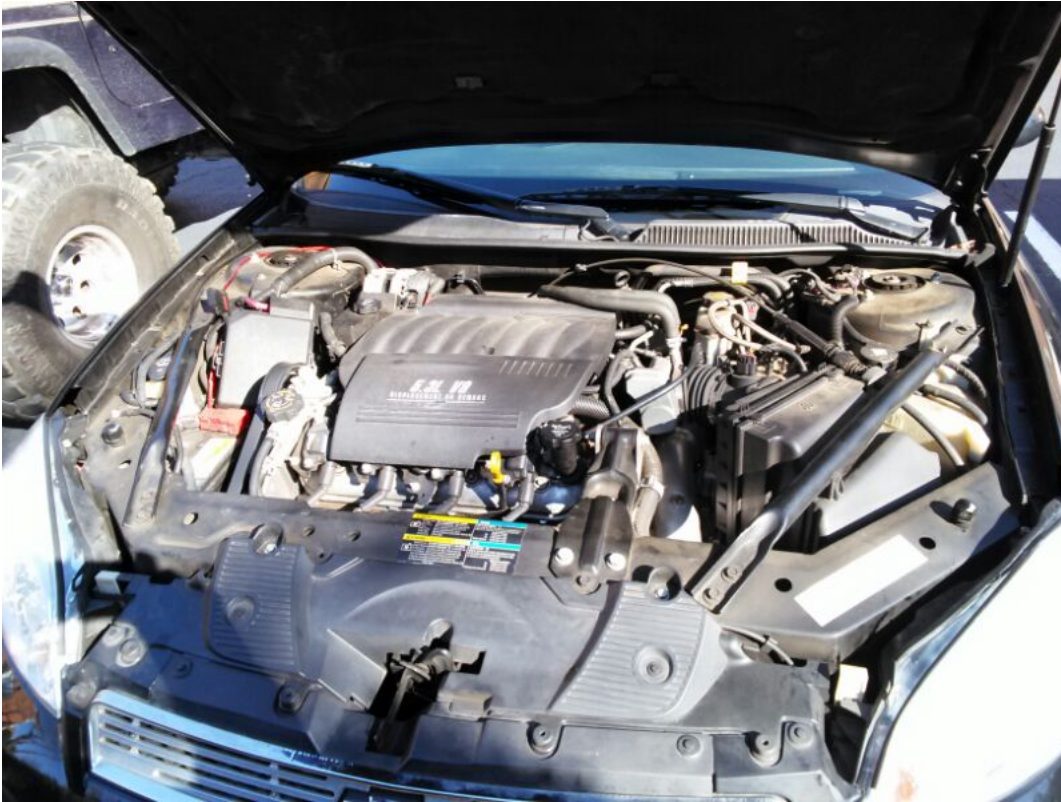

Other Options

Upgraded brakes and exhaust, custom racing stripes, hood scoop, spoiler numbered car.

VEHICLE CONDITION

Item	Seats
Condition Grade	4- Good
Item	Carpet
Condition Grade	4- Good
Item	Headliner
Condition Grade	4- Good
Item	Doors
Condition Grade	4- Good
Item	Interior Panels
Condition Grade	4- Good
Item	Dash / Console
Condition Grade	4- Good
Item	Glass / Windows
Condition Grade	4- Good
Item	Body
Condition Grade	4- Good
Item	Paint
Condition Grade	3- Average
Item	Engine
Condition Grade	4- Good
Item	Transmission
Condition Grade	4- Good
Item	Tires
Condition Grade	5- Excellent

PHOTOS

Item	Engine Bay
------	------------

Vehicle Condition Inspection

Date: 02/19/2015

Image

Image Notes

5.3 V8

Item